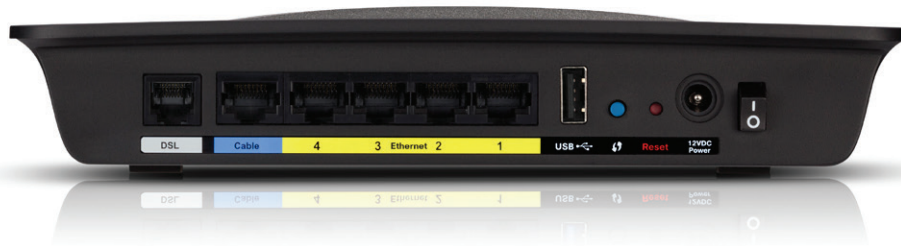

Directly connects you to the internet wirelessly –no separate DSL modem required. The Linksys X3500 can also act as a wireless router by connecting the Ethernet WAN port to a cable modem.

Superior wireless speed

The Linksys X3500 offers fast speed to connect your computers, Internet-ready TVs, game consoles and other WiFi devices at transfer rates up to 300 + 450 Mbps for an optimal home network experience.

Reliable wireless coverage

The MIMO antenna technology provides broad coverage so you can enjoy your wireless network from anywhere in your home.

Advanced security

Advanced security features such as WPA2 wireless encryption and the integrated firewall help you keep your network protected.

The power of Dual-Band

Double your network bandwidth with Dual-Band N (2.4 and 5 GHz) designed to avoid interference and maximise throughput. Ideal for HD video streaming, high speed file transfers and wireless gaming.

Benefits of Gigabit

Use the four Gigabit Ethernet ports for quick file sharing, 10x faster than standard Ethernet, between other Gigabit-enabled devices like computers, hard drives, and servers.

Built-in USB port and DLNA Certified® media server

The USB port let you add storage devices and printers to your network to share files or print wirelessly throughout your home. The built-in DLNA Certified® media server enables media streaming to your TV, Xbox 360, PS3, or other DLNA compatible devices.

MINIMUM SYSTEM REQUIREMENTS

Web Browser	Internet Explorer 7, Safari 4, or Firefox 3 or higher for optional browser-based configuration
PC	Wi-Fi enabled PC with CD or DVD drive, running Windows XP SP3, Windows Vista SP1 or later, Windows 7 or Windows 8
Mac	Wi-Fi enabled Mac with CD or DVD drive, running OS X Leopard 10.5 or Snow Leopard 10.6 or later, or Lion 10.7 or later

PACKAGE CONTENTS

- Linksys X3500 N750 Dual-Band Wireless Router with ADSL2+ Modem and USB
- CD-ROM with Cisco Connect Software and Resources
- Ethernet Cable
- Telephone Cable
- Quick Start Guide
- Power Adapter

X3500-EE

Annex A

TECHNICAL SPECIFICATIONS

Model	Linksys X3500
Technology	Wireless-N
Bands	2.4 GHz & 5 GHz
Transmit/Receive	2x2 (2.4GHz) & 3x3 (5GHz)
Antennas	2x2 (2.4GHz) & 3x3 (5GHz) internal
USB port	1 x USB StorageLink
Ports x speed	4 x Gigabit LAN 1 x Ethernet WAN 1 x DSL
IPv6 Support	Native IPv6 and 6rd support
Cisco Connect Software	Setup guest access Manage parental controls Advanced network settings
Setup	Cisco Connect CD Install
OS Compatibility	Windows, Mac
Package dimensions	31,9 x 23,5 x 6,5 cm (w x h x d)
Product dimensions	21,19 x 19,9 x 4 cm (w x h x d)
Product weight	0,803 kg
Warranty	2 year hardware limited warranty

Connect your future
linksys.com

*Maximum performance derived from IEEE Standard 802.11 specifications. Actual performance can vary, including lower wireless network capacity, data throughput rate, range and coverage. Performance depends on many factors, conditions and variables, including distance from the access point, volume of network traffic, building materials and construction, operating system used, mix of wireless products used, interference and other adverse conditions.